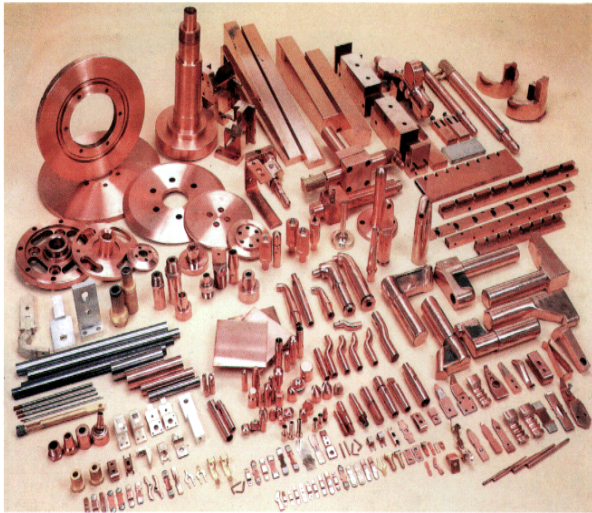

IF YOU FIND A LOWER PRICE, ANYWHERE ELSE ON AN IDENTICAL ITEM, WE WILL MATCH THAT PRICE.

PRODUCTS

- CAPS
- SHUNTS
- SHANKS
- HOLDERS
- ADAPTORS
- ELECTRODES
- NUT WELDING ELECTRODES
- STUD WELDING ELECTRODES
- NUT PINS (CERAMIC PINS, KCF PINS)
- MANUAL TIP DRESSER, CUTTER BLADES

4 REASONS WHY TO USE CHOWEL

- CHOWEL SUPPLIES QUALITY PRODUCTS
 - ⊕ RWMA STANDARDS.
 - ⊕ SPECIALS OR CUSTOM PARTS.
- WE SUPPLY A COMPLETE LINE OF SHANKS, ELECTRODES AND HOLDERS.
- ONE STOP SOLUTION FOR RESISTANCE WELDING NEEDS.
- PRICE-MATCH GUARANTEE POLICY.